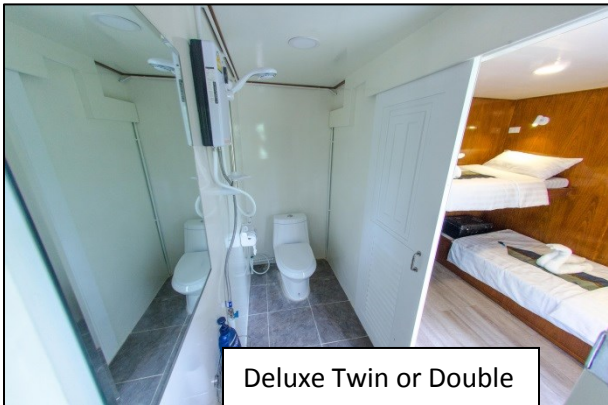

# MV Smiling Sea Horse

1-16 person

Master Double

Deluxe Twin or Double

Dive Platform

Main Deck

Photo Room

Standard Twin or Double

## Cabin and Crew

<b>Max guests</b>	16 guests
	2 standard double or twin – shared bathroom
<b>Cabins</b>	4 deluxe double or twin – ensuite bathroom
	2 master double – ensuite bathroom