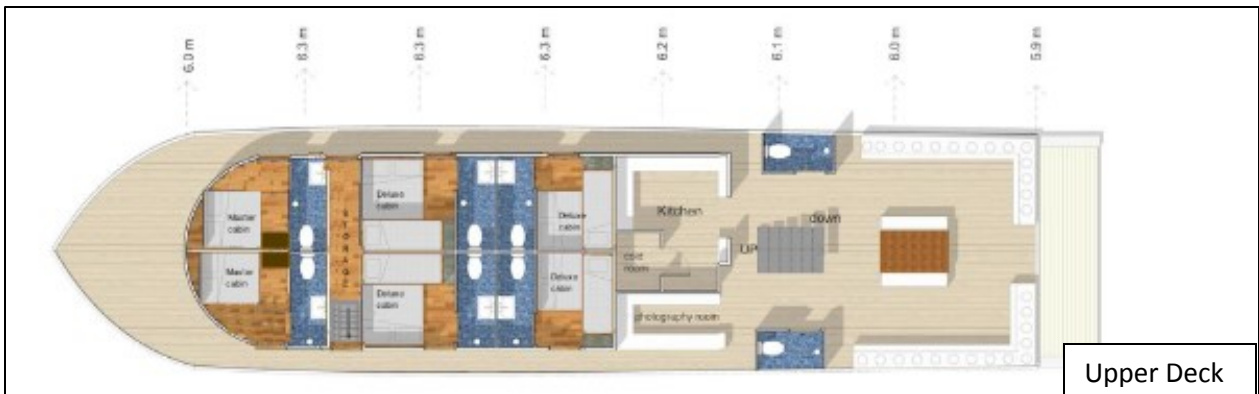

# MV Smiling Sea Horse

1-16 person

Master Double

Deluxe Twin or Double

Dive Platform

Main Deck

Photo Room

Standard Twin or Double

# Boat Specifications

1-16 person

<b>Boat type</b>	Motor Vessel
<b>Length</b>	20 m
<b>Width</b>	5 m
<b>Built</b>	2018 – Ranong Thailand
<b>Cruising speed</b>	8 knots
<b>Diesel tank</b>	8000 liters
<b>Fresh water tank</b>	16000 liters