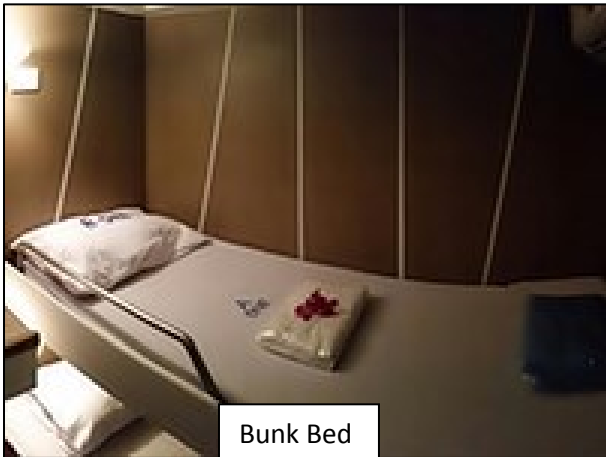

MV Sea World I

1-18 person

Master Double

Bunk Bed

Dive Platform

Boat Specifications

1-18 person

Designed by A-One for a maximum of 18 guests, Providing for all the divers need. All accommodation onboard is air-conditioned and located on the main deck, offering great seaviews.

- Three VIP rooms with shower and toilet.
- Two Double-Bed rooms.
- Four Bunk-Bed rooms.
- Three separate toilets and showers.
- Two Coltri-Sub compressors.
- A large dive platform and gearing up area.
- Two Sundecks.